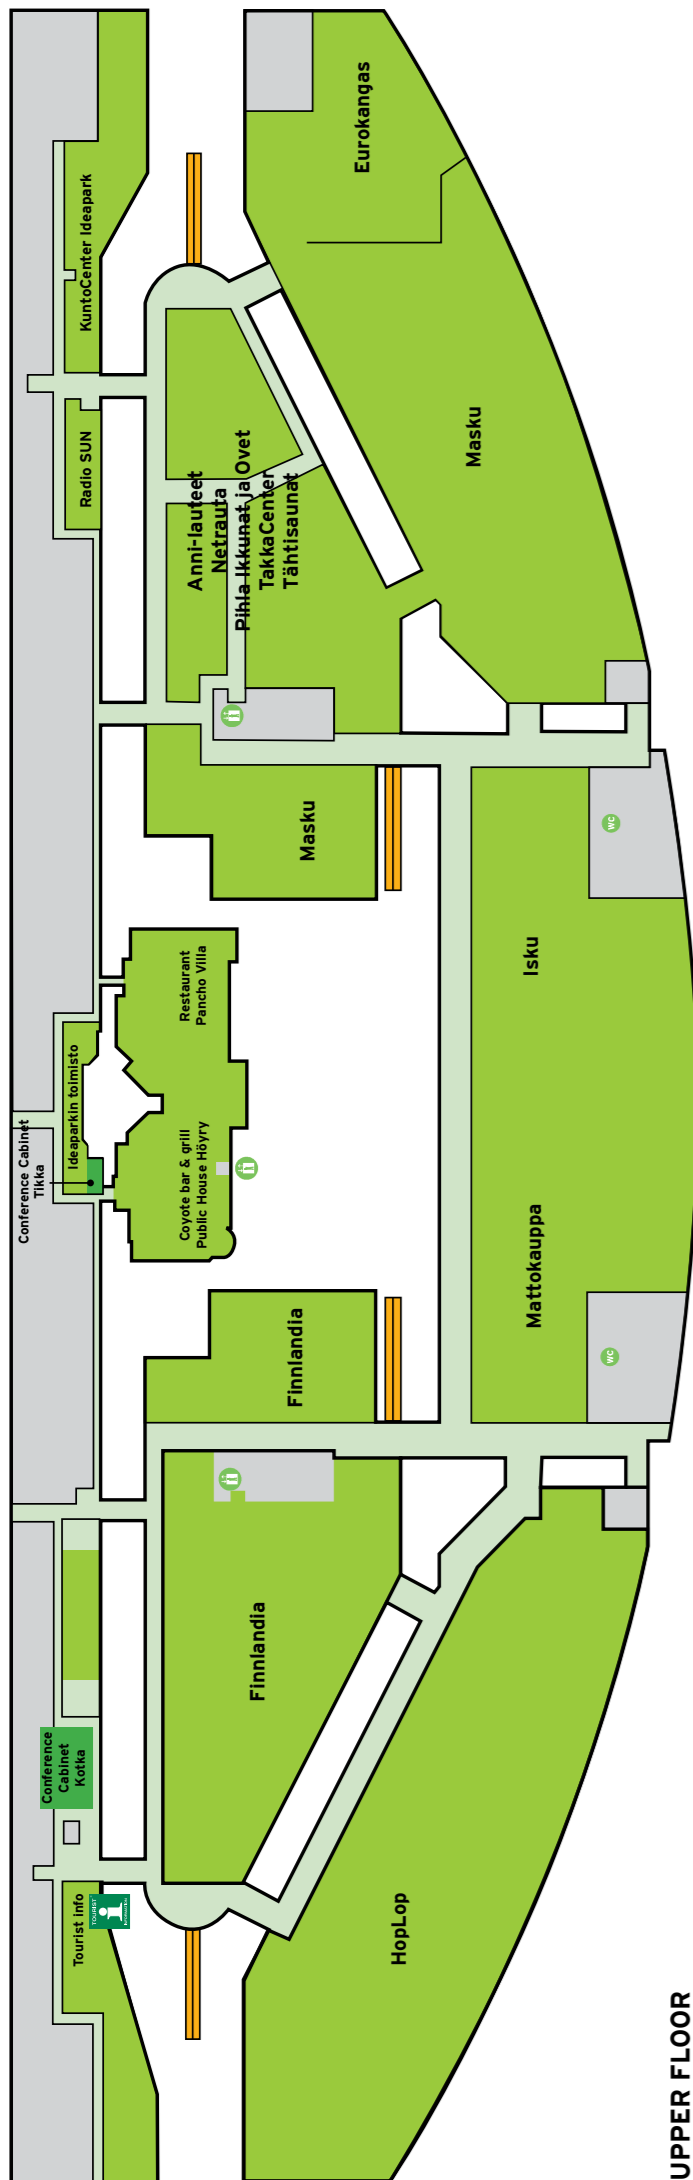

UPPER FLOOR

Finland's biggest Furniture World

Almost four football fields of furniture in Ideapark's upper floor!

GARDEN PIHAMYYMÄLÄ

Outdoor Furniture
Flowers and Plants
Ideas for Garden Improvements

Only 200 meters from the entrance A!

Best offers and the most interesting stories!

Take your own magazine from the rack or read in Internet!

» www.ideaparkkuutiset.fi

Listen to Radio SUN and get the latest Ideapark news!

» www.radiosun.fi