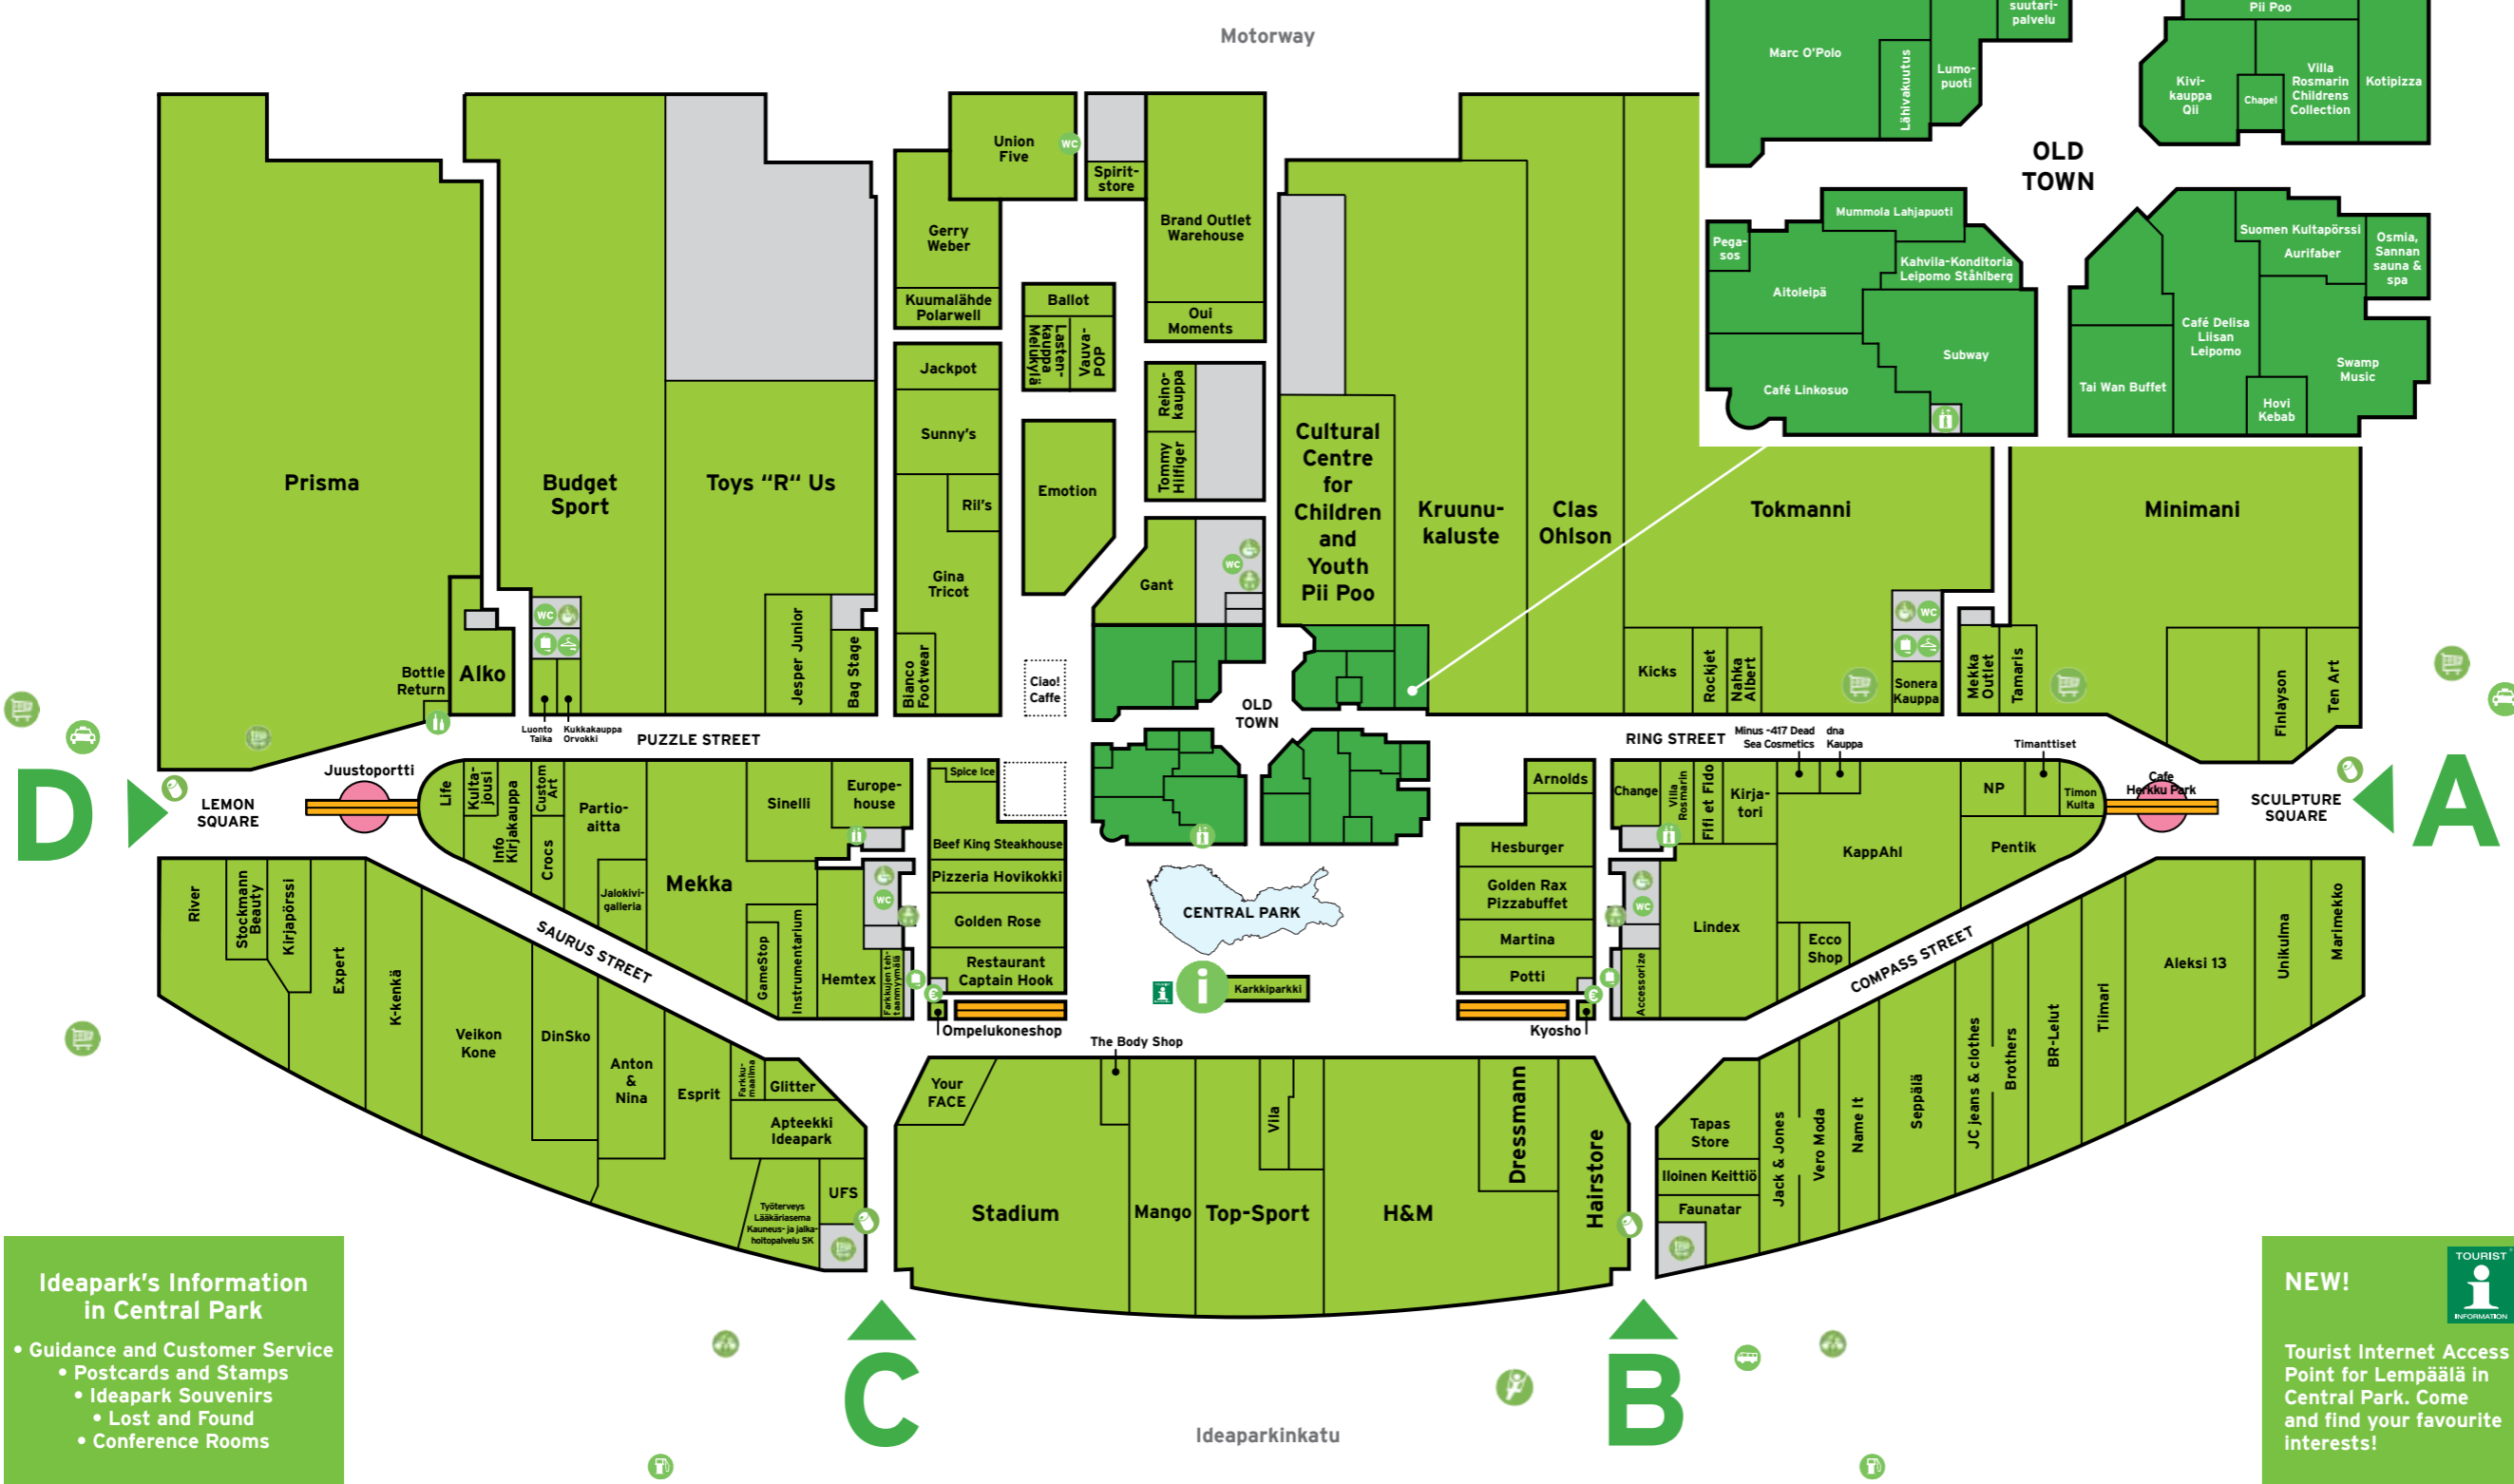

Ideapark's Information in Central Park

- Guidance and Customer Service
- Postcards and Stamps
- Ideapark Souvenirs
- Lost and Found
- Conference Rooms